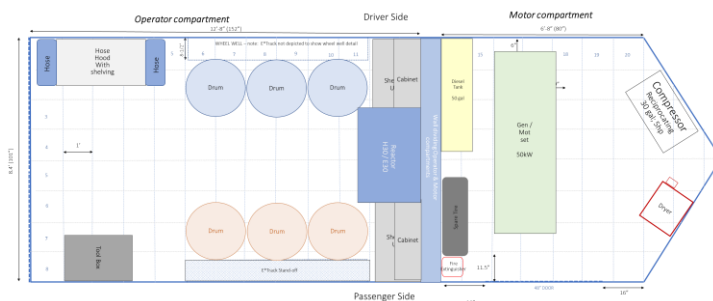

Foam Rigs to Meet Your Business Model