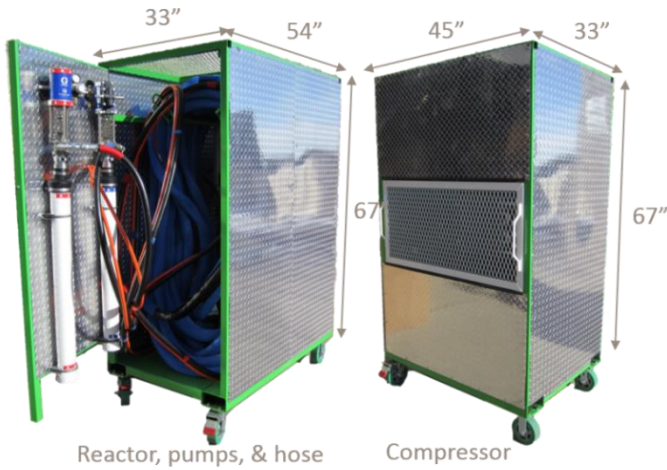

## Specifications

- Graco E20 reactor standard; E30 reactor optional.
- Standard configuration includes 60 feet scuff covered hose.
  - *Optional: Can add 50 foot sections of hose to allow for:*
    - up to 210 feet with E20.
    - up to 310 feet with E30.
- T1 or T2 transfer pumps.
- Fusion AP gun.
- Champion 5hp 2 stage reciprocating compressor with after cooler & 10 gallon storage tank.
- Champion 15cfm refrigerated air drier.
- Electrical Requirements – 230V single phase.
  - Reactor Cart: 50 amp for standard E20 reactor unit
    - 100 amp for E30 with 10kW heaters
    - 125 amp for E30 with 15kW heaters
  - Compressor Cart: 30 amp

## Features

Removable hose hooks standard to wrap additional hose on outside of unit

Locking doors secure your items

Heavy duty, easy to roll casters simplify portability

Standard configuration with 60' scuff covered hose